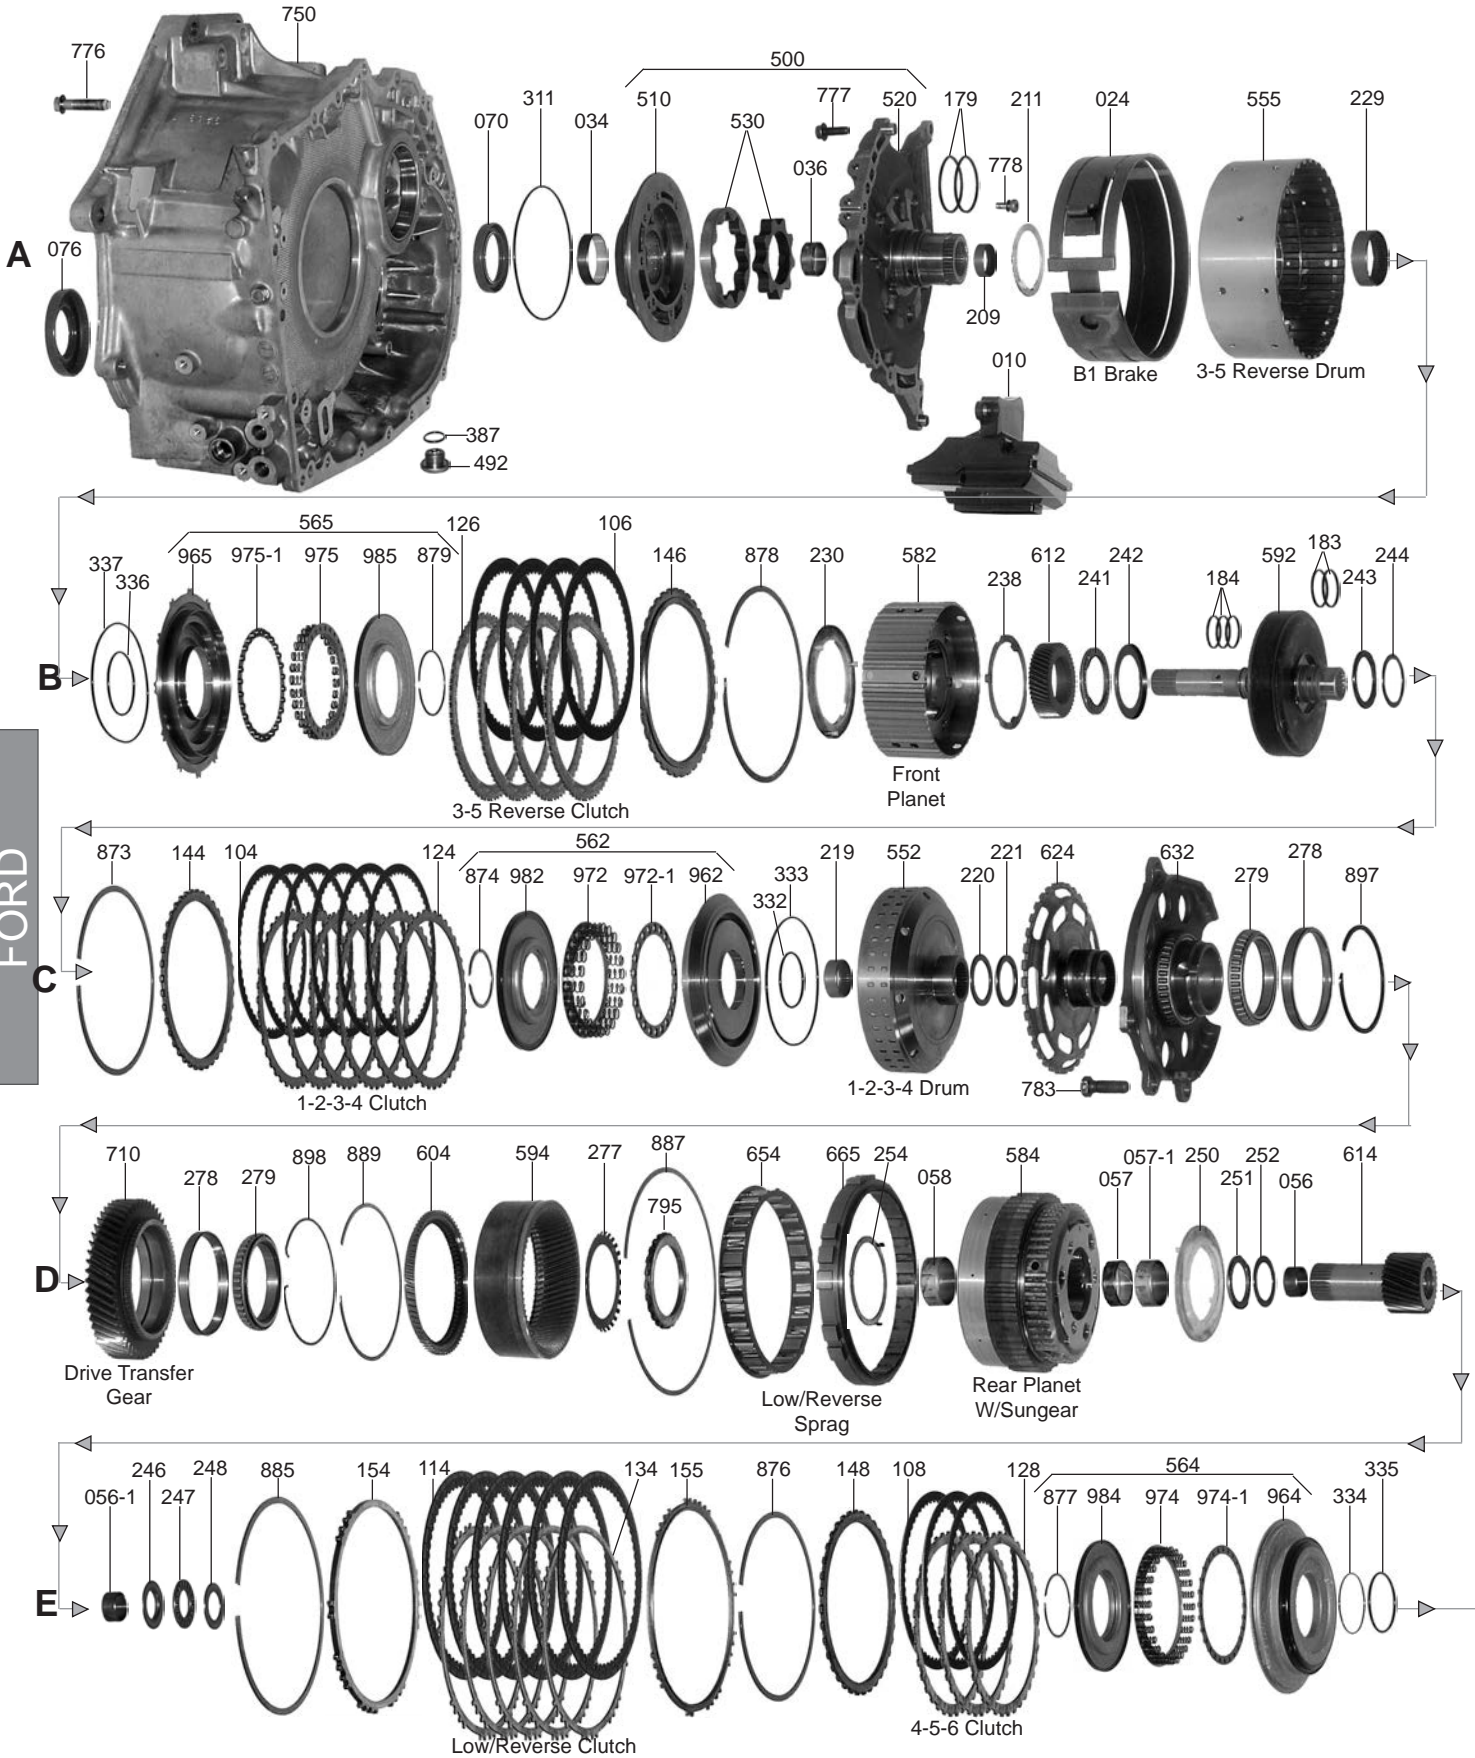

AWTF80SC / 81SC (AF21/AF40-6)

FWD 6 Speed

AWTF80SC / 81SC (AF21/AF40-6)