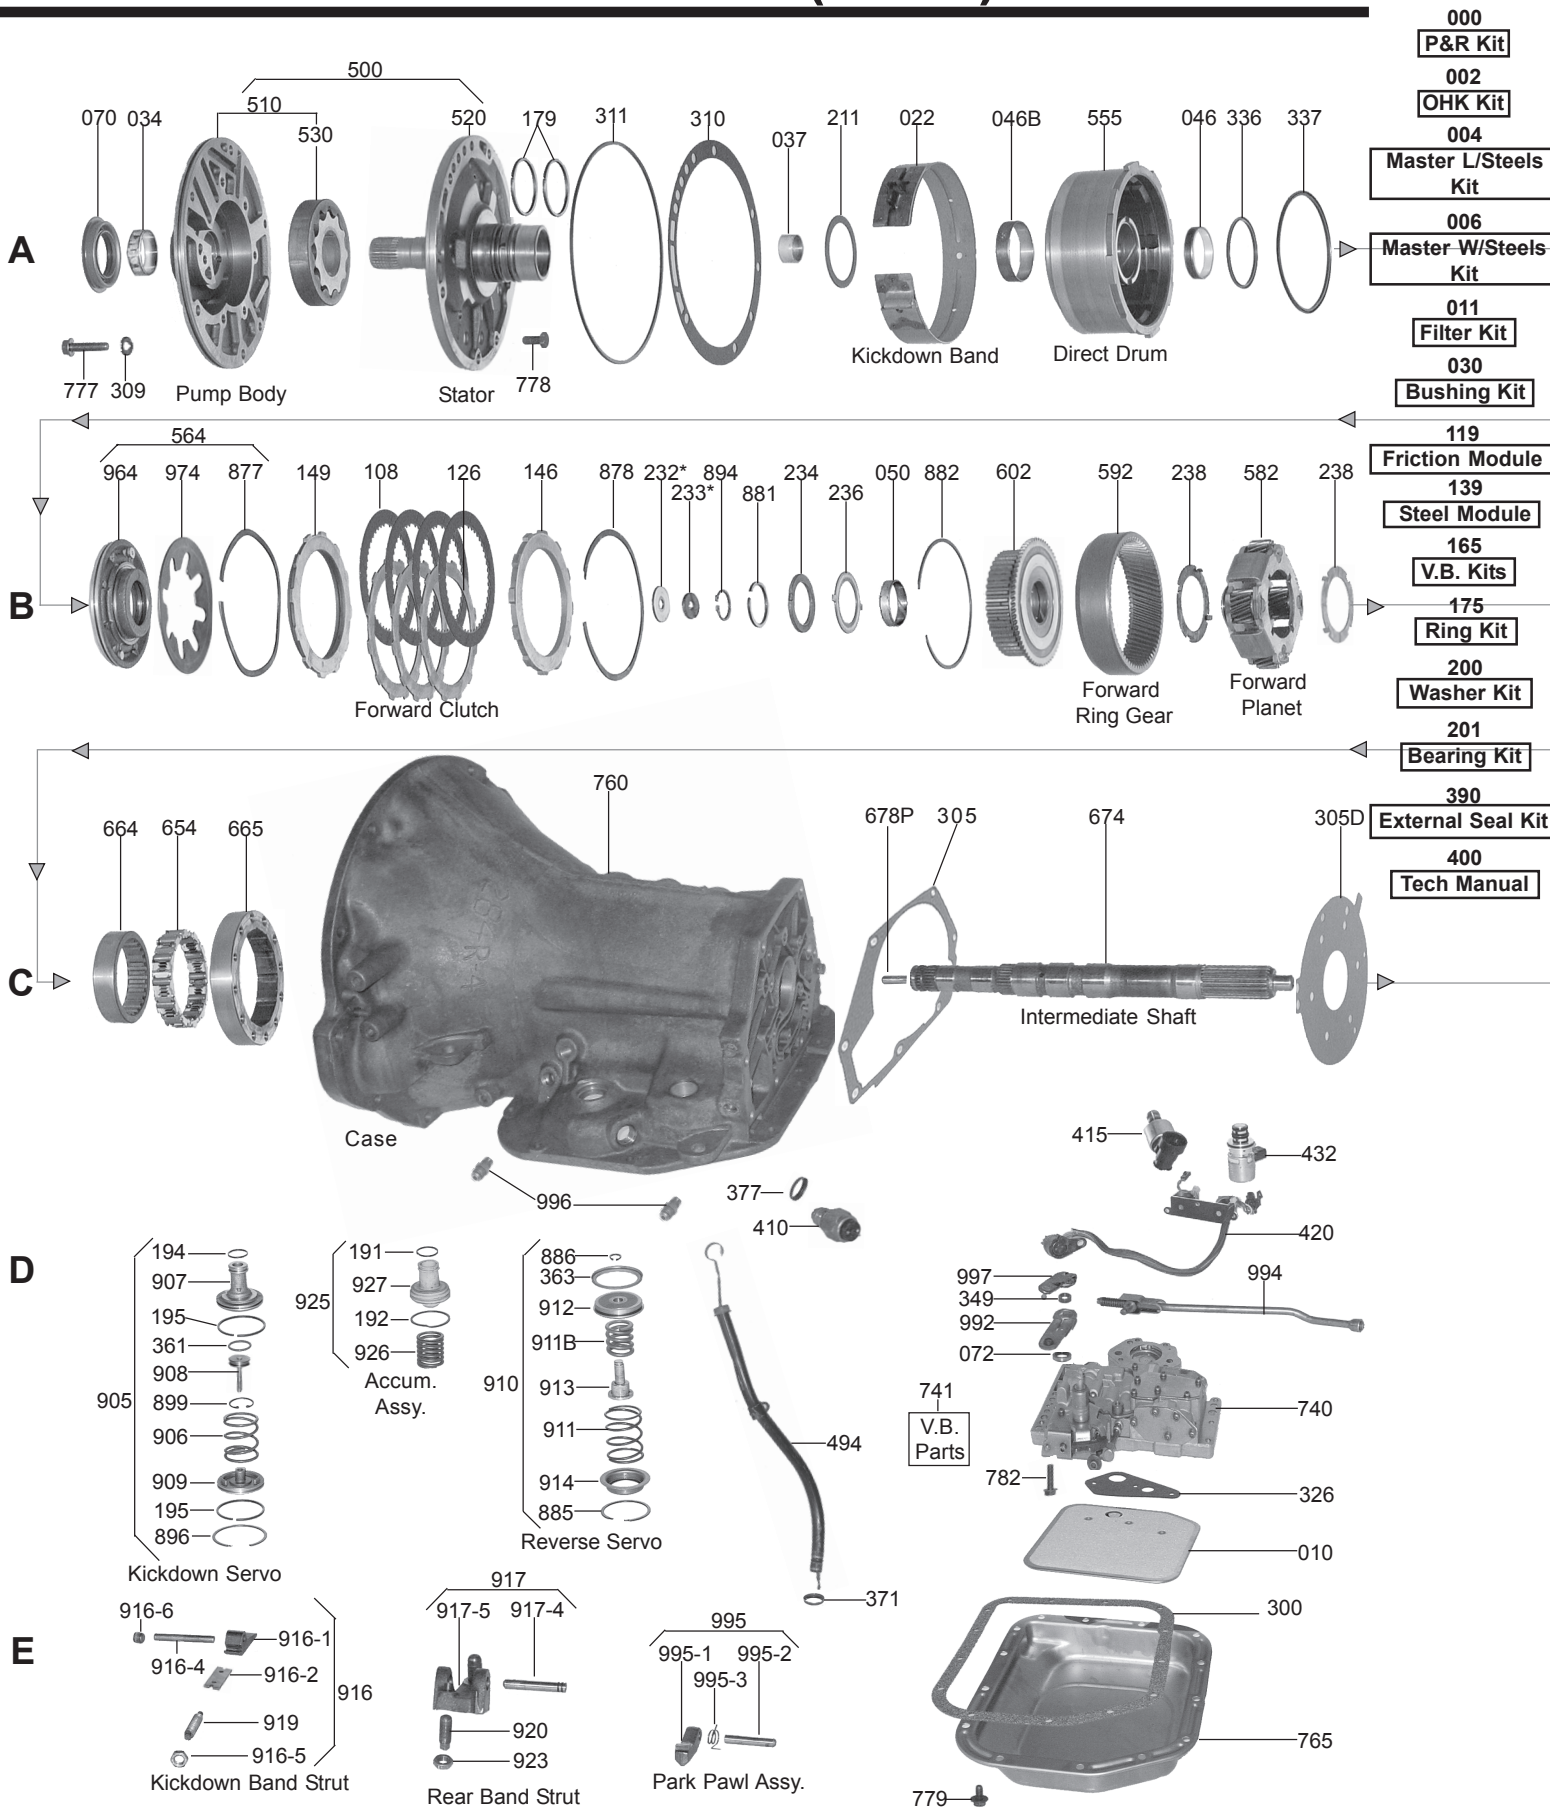

40RH / 42RH / 42RE / 44RE (A500)

RWD 4 Speed

CHRYSLER

- 000 P&R Kit
- 002 OHK Kit
- 004 Master L/Steels Kit
- 006 Master W/Steels Kit
- 011 Filter Kit
- 030 Bushing Kit
- 119 Friction Module
- 139 Steel Module
- 165 V.B. Kits
- 175 Ring Kit
- 200 Washer Kit
- 201 Bearing Kit
- 390 External Seal Kit
- 400 Tech Manual